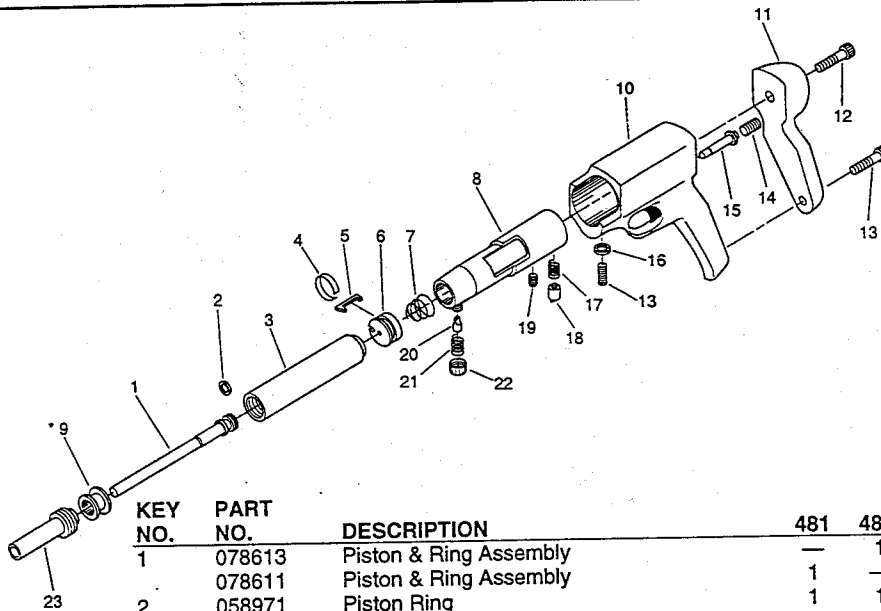

# Parts List – Models 481/482

KEY NO.	PART NO.	DESCRIPTION	481	482
1	078613	Piston & Ring Assembly	—	1
	078611	Piston & Ring Assembly	1	—
2	058971	Piston Ring	1	1
3	076998	Barrel	—	1
	076670	Barrel	1	—
4	056216	Ejector Spring	1	1
5	075373	Ejector	1	1
6	075369	Breech	1	1
7	056215	Breech Spring	1	1
8	076690	Receiver Assembly	—	1
	076690-01	Receiver Assembly (Canadian)	—	—
	077549	Receiver Assembly	1	—
9	TA4083	Buffer (5 Pack)	—	1
10	078506	Handle Housing Assembly	1	1
10.1	045918	Pin	1	1
10.2	056209	Spring	1	1
10.3	075144	Trigger	1	1
11	056854	Recoil Pad	1	1
12	054857	Hex Head Screw, 1/4-20 x 1 3/8	1	1
13	054586	Hex Head Screw, 1/4-20 x 11/16	1	1
14	056217	Firing Pin Spring	1	1
15	075370	Firing Pin	1	1
16	WLI-4C	Internal Tooth Lockwasher	1	1
17	056218	Sear Spring	1	1
18	095153	Sear	1	1
19	054859	Cup Point Set Screw, 1/4-20 x 7/16	1	1
20	055977	Tang	1	1
21	055448	Compression Spring	1	1
22	056212	Tang Cap	1	1
23	102620	Muzzle/Spall Shield Kit	—	1
	102622	Muzzle/Spall Shield Kit	1	—
24	101320-01	Spall Shield (not shown)	1	1

**IMPORTANT:** Do not use key numbers when ordering service parts. Always order by part number and description. Include Model and Serial numbers.

096112