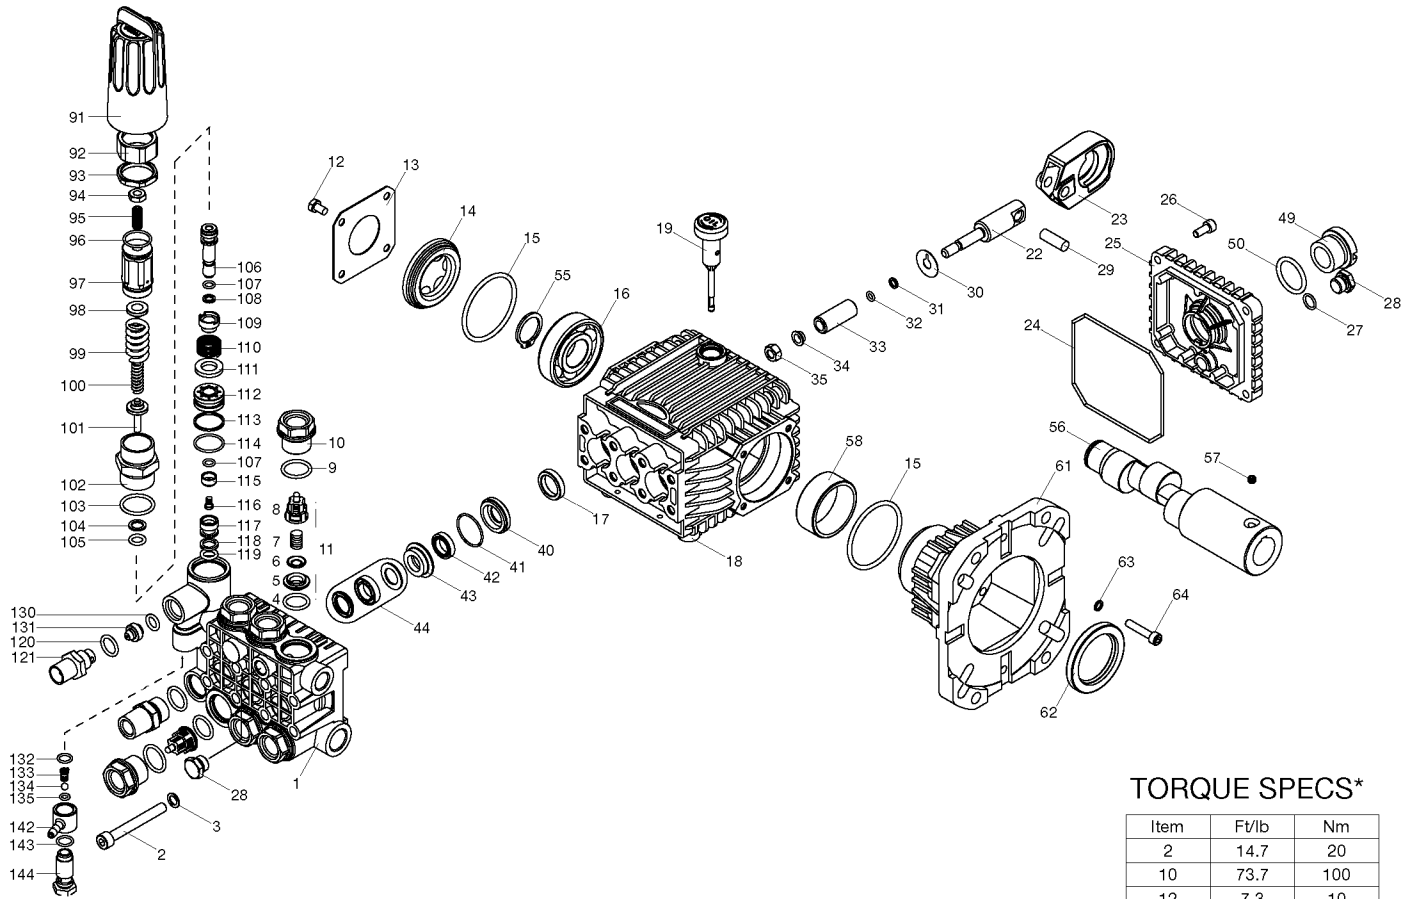

A08042 - TX1510 - PUMP - GENERAL

TORQUE SPECS*

Item	Ft/lb	Nm
2	14.7	20
10	73.7	100
12	7.3	10
26	7.3	10
28	14.7	20
35	11.0	15
64	7.3	10

*Decrease torque by 20% if threads are lubricated.