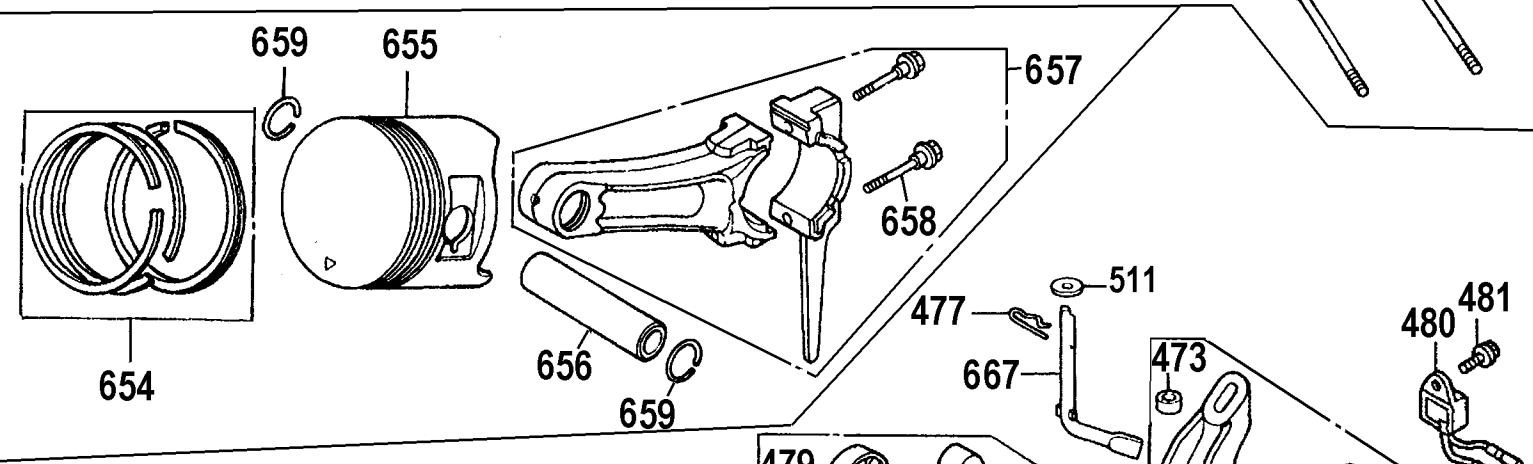

## TORQUE SPECS\*

Item	Ft/lb	Nm
2	14.7	20
10	73.7	100
12	7.3	10
26	7.3	10
28	14.7	20
35	11.0	15
64	7.3	10

\*Decrease torque by 20% if threads are lubricated.